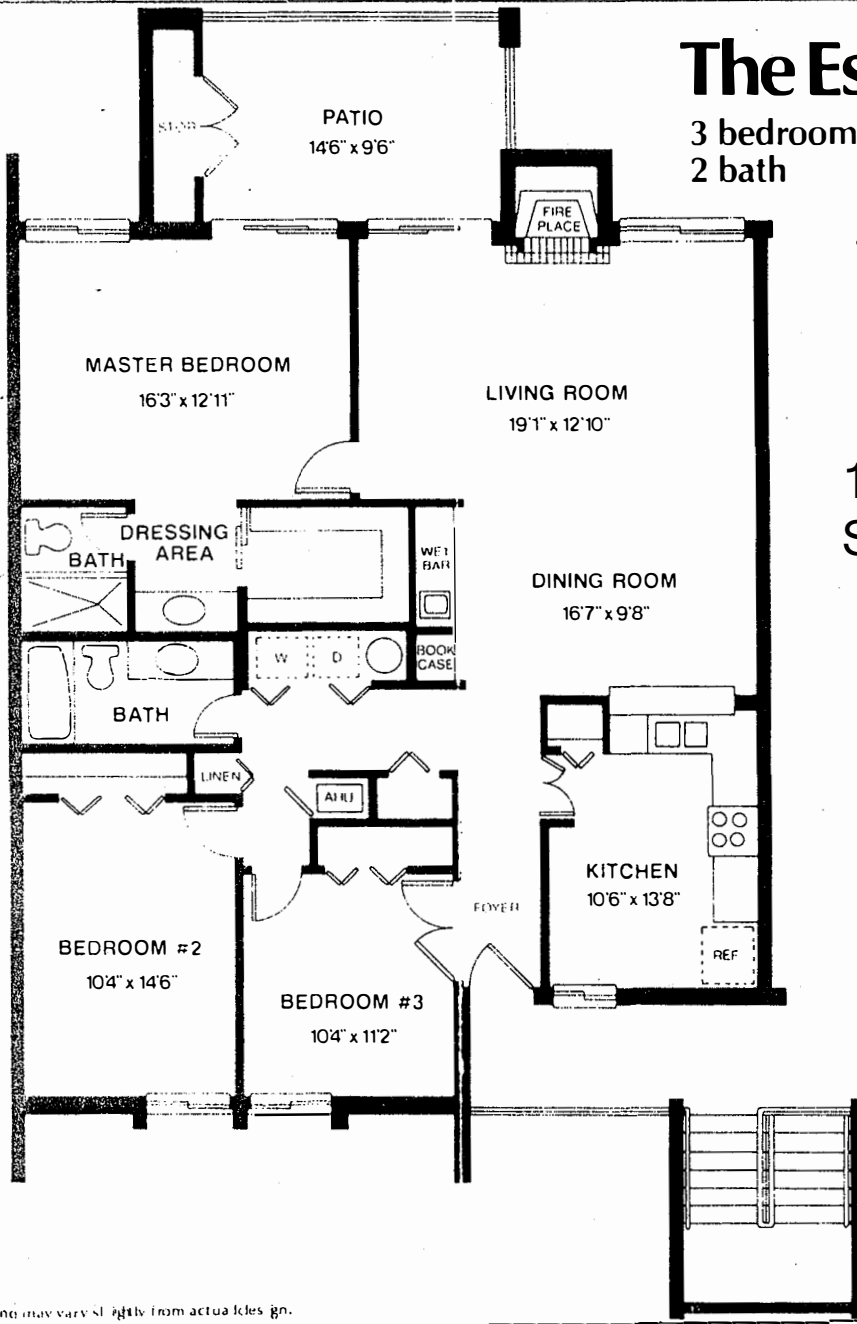

The Alcazar

2 bedroom
2 bath

1320 Sq Feet

1320
Sq. Feet

*AHU
air condition
handles*

All room sizes are approximate and may vary slightly from actual design.

The Barcelona

3 bedroom
2 bath

483 99 30

1483
Sq. Feet

All room sizes are approximate and may vary slightly from actual design.

The Coronado

2 bedroom
2 bath

2nd Floor

Elevator Bldg

1331
Sq. Feet

*15 sq ft
Storage*

*3 units
one we
have*

*# 29
Enclosed*

All room sizes are approximate and may vary slightly from actual design.

The Dorado

3 bedroom
2 bath

1536 Sq Feet

1536
Sq. Feet

All room sizes are approximate and may vary slightly from actual design

The Estancia

3 bedroom
2 bath

1499
Sq Feet

1499
Sq. Feet

All room sizes are approximate and may vary slightly from actual sizes.