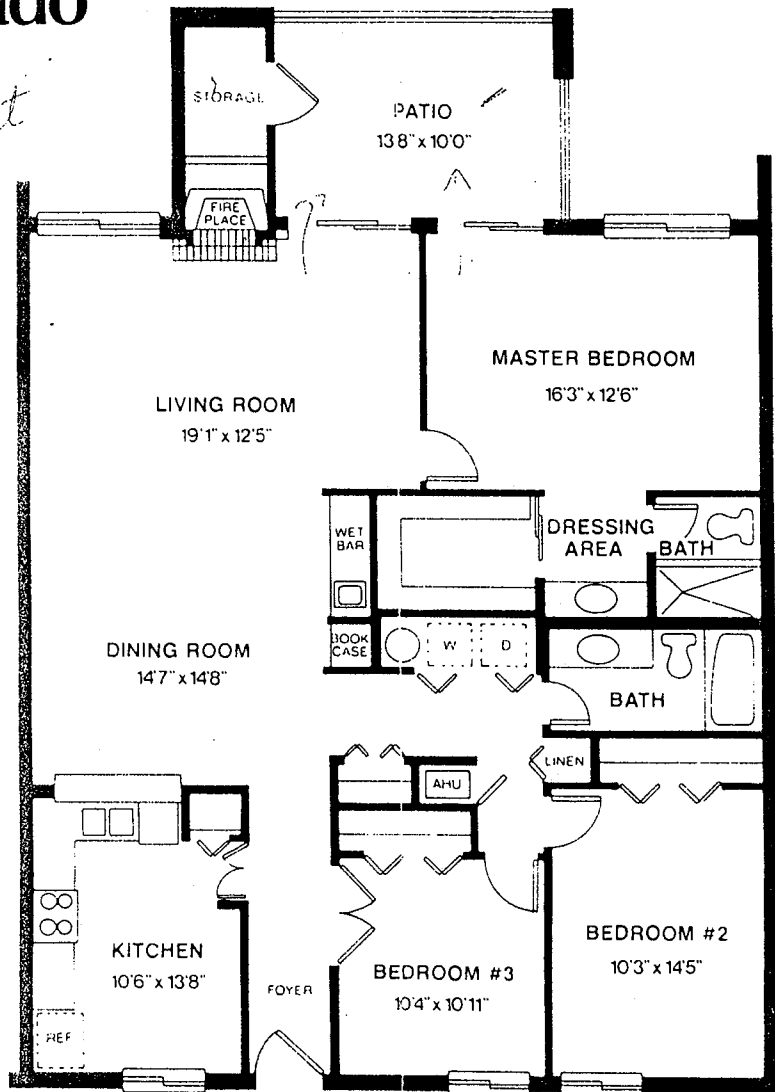

The Alcazar

2 bedroom
2 bath

1320 Sq Feet

1320
Sq. Feet

*AHU
air condition
handles*

All room sizes are approximate and may vary slightly from actual design.

The Barcelona

3 bedroom
2 bath

483 99 30

1483
Sq. Feet

All room sizes are approximate and may vary slightly from actual design.

The Coronado

2 bedroom
2 bath

2nd Floor

Elevator Bldg

1331
Sq. Feet

*15 sq ft
Storage*

*3 units
one we
have*

*# 29
Enclosed*

All room sizes are approximate and may vary slightly from actual design.

The Dorado

3 bedroom
2 bath

1536 Sq Feet

1536
Sq. Feet

All room sizes are approximate and may vary slightly from actual design

The Estancia

3 bedroom
2 bath

1499
Sq Feet

1499
Sq. Feet

All room sizes are approximate and may vary slightly from actual sizes.