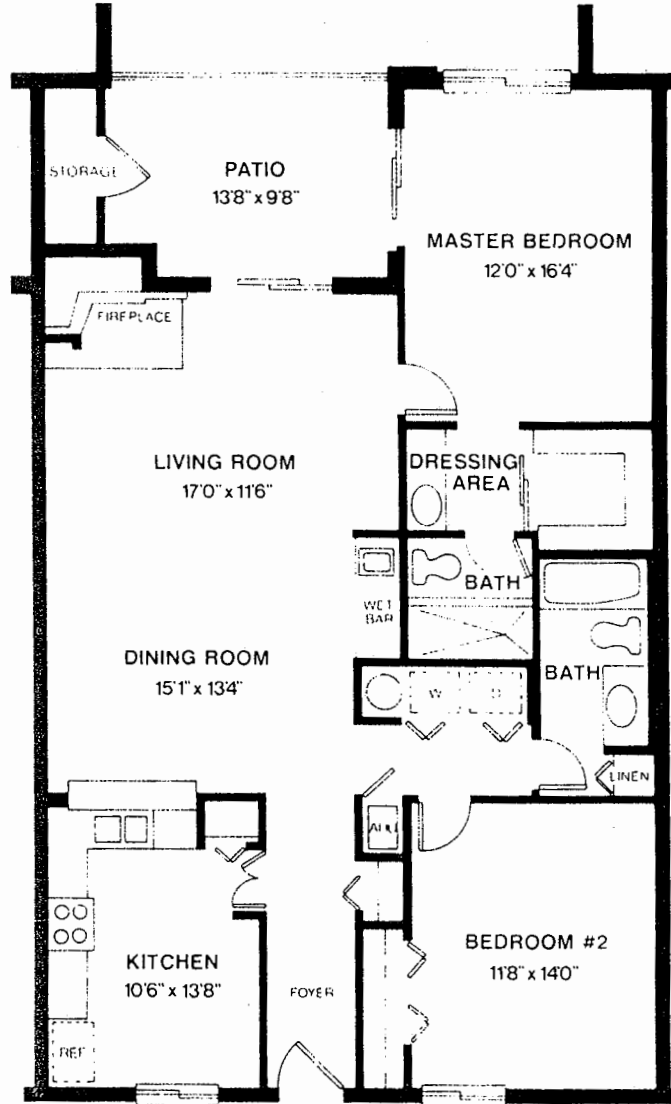

The Alcazar

2 bedroom
2 bath

1320 Sq Feet

1320
Sq. Feet

*AHU
air condition
handles*

All room sizes are approximate and may vary slightly from actual design.

The Barcelona

3 bedroom
2 bath

483 99 30

1483
Sq. Feet

All room sizes are approximate and may vary slightly from actual design.

The Coronado

2 bedroom
2 bath

2nd Floor

Elevator Bldg

1331
Sq. Feet

*15 sq ft
Storage*

*3 units
one we
have*

*# 29
Enclosed*

All room sizes are approximate and may vary slightly from actual design.

The Dorado

3 bedroom
2 bath

1536 Sq Feet

1536
Sq. Feet

All room sizes are approximate and may vary slightly from actual design

The Estancia

3 bedroom
2 bath

1499
Sq Feet

1499
Sq. Feet

All room sizes are approximate and may vary slightly from actual sizes.