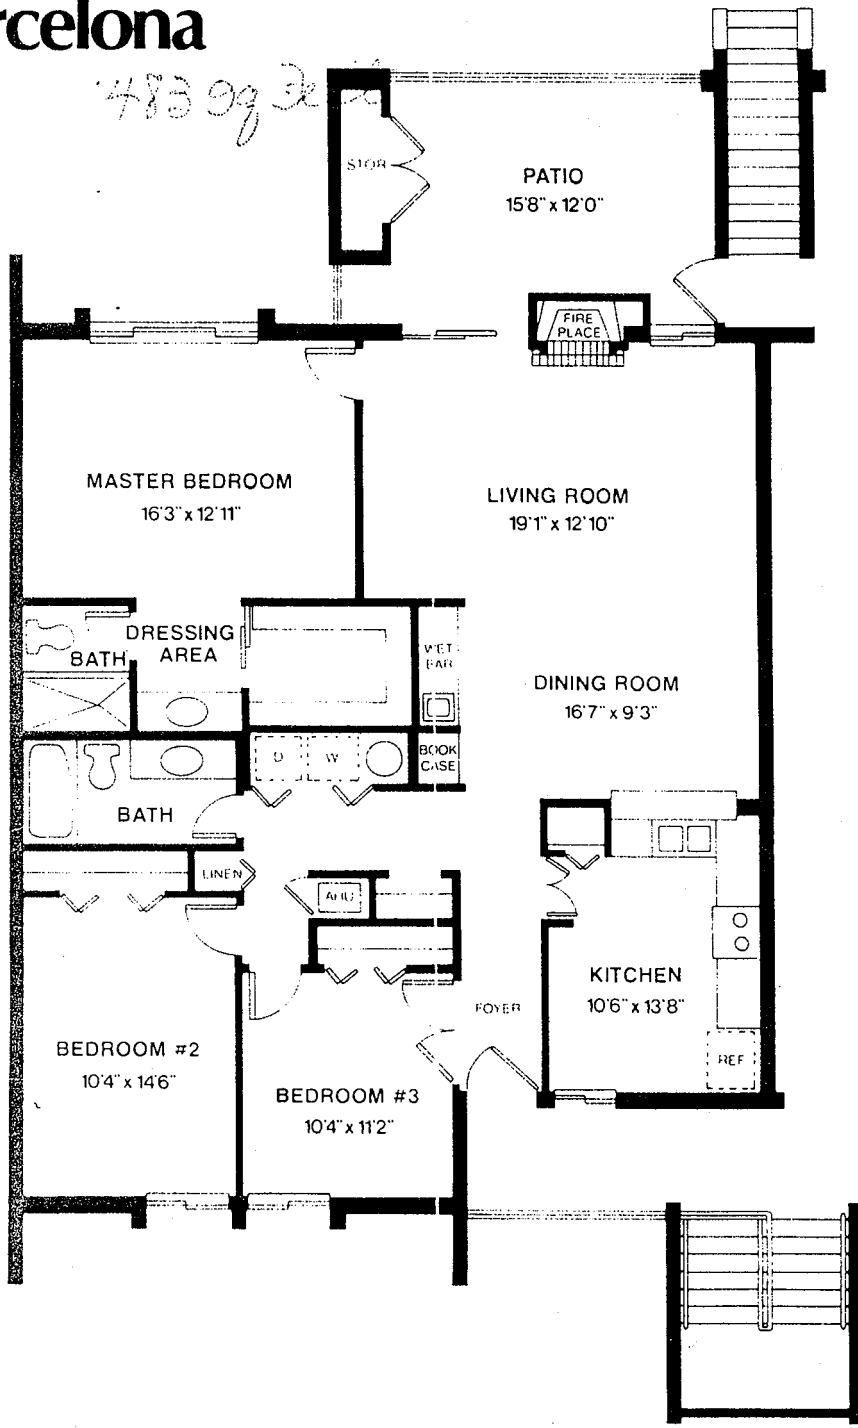

The Alcazar

2 bedroom
2 bath

1320 Sq Feet

1320
Sq. Feet

*AHU
air condition
handles*

All room sizes are approximate and may vary slightly from actual design.

The Barcelona

3 bedroom
2 bath

483 99 30

1483
Sq. Feet

All room sizes are approximate and may vary slightly from actual design.

The Coronado

2 bedroom
2 bath

2nd Floor

Elevator Bldg

1331
Sq. Feet

*15 sq ft
Storage*

*3 units
one we
have*

*# 29
Enclosed*

All room sizes are approximate and may vary slightly from actual design.

The Dorado

3 bedroom
2 bath

1536 Sq Feet

1536
Sq. Feet

All room sizes are approximate and may vary slightly from actual design

The Estancia

3 bedroom
2 bath

1499
Sq Feet

1499
Sq. Feet

All room sizes are approximate and may vary slightly from actual sizes.