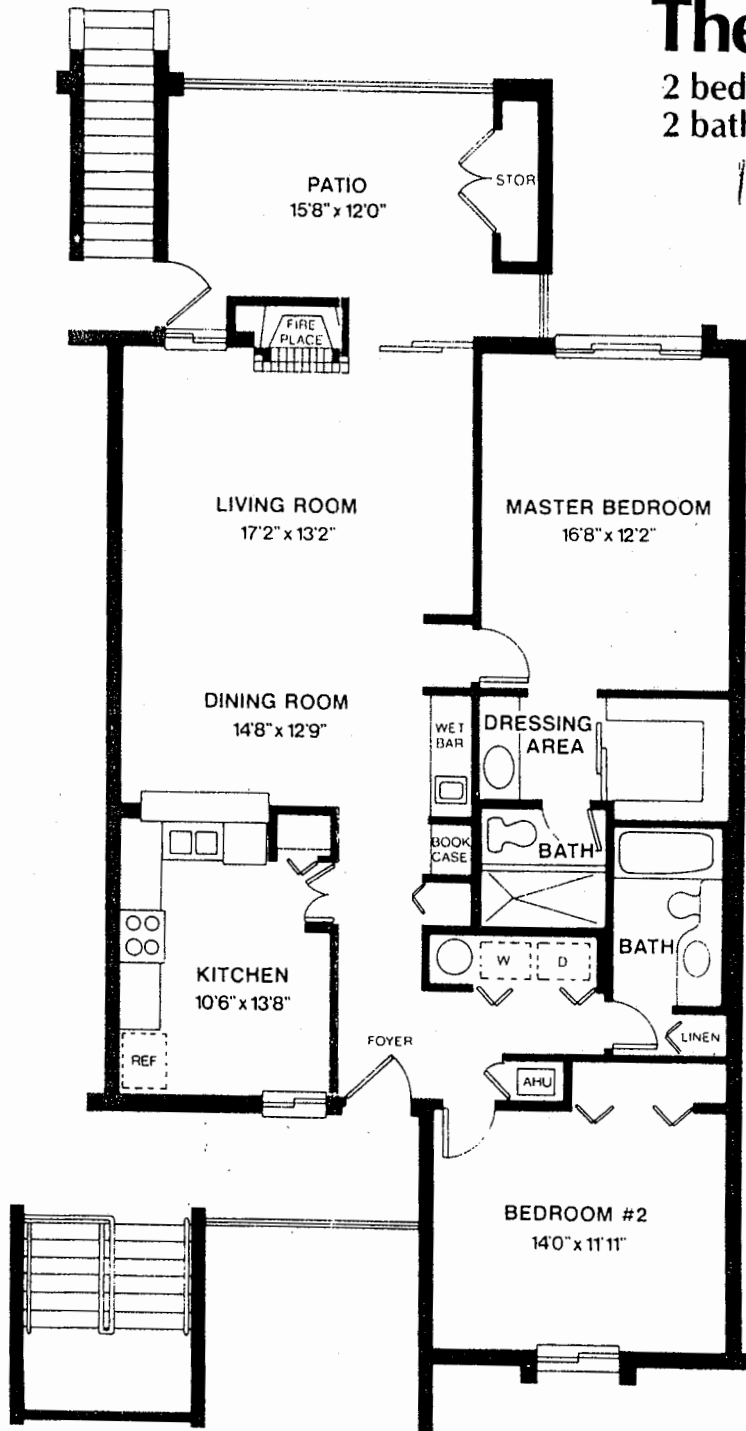

The Alcazar

2 bedroom
2 bath

1320 Sq Feet

1320
Sq. Feet

*AHU
air condition
handles*

All room sizes are approximate and may vary slightly from actual design.

The Barcelona

3 bedroom
2 bath

483 99 30

1483
Sq. Feet

All room sizes are approximate and may vary slightly from actual design.

The Coronado

2 bedroom
2 bath

2nd Floor

Elevator Bldg

1331
Sq. Feet

*15 sq ft
Storage*

*3 units
one we
have*

*# 29
Enclosed*

All room sizes are approximate and may vary slightly from actual design.

The Dorado

3 bedroom
2 bath

1536 Sq Feet

1536
Sq. Feet

All room sizes are approximate and may vary slightly from actual design

The Estancia

3 bedroom
2 bath

1499
Sq Feet

1499
Sq. Feet

All room sizes are approximate and may vary slightly from actual sizes.