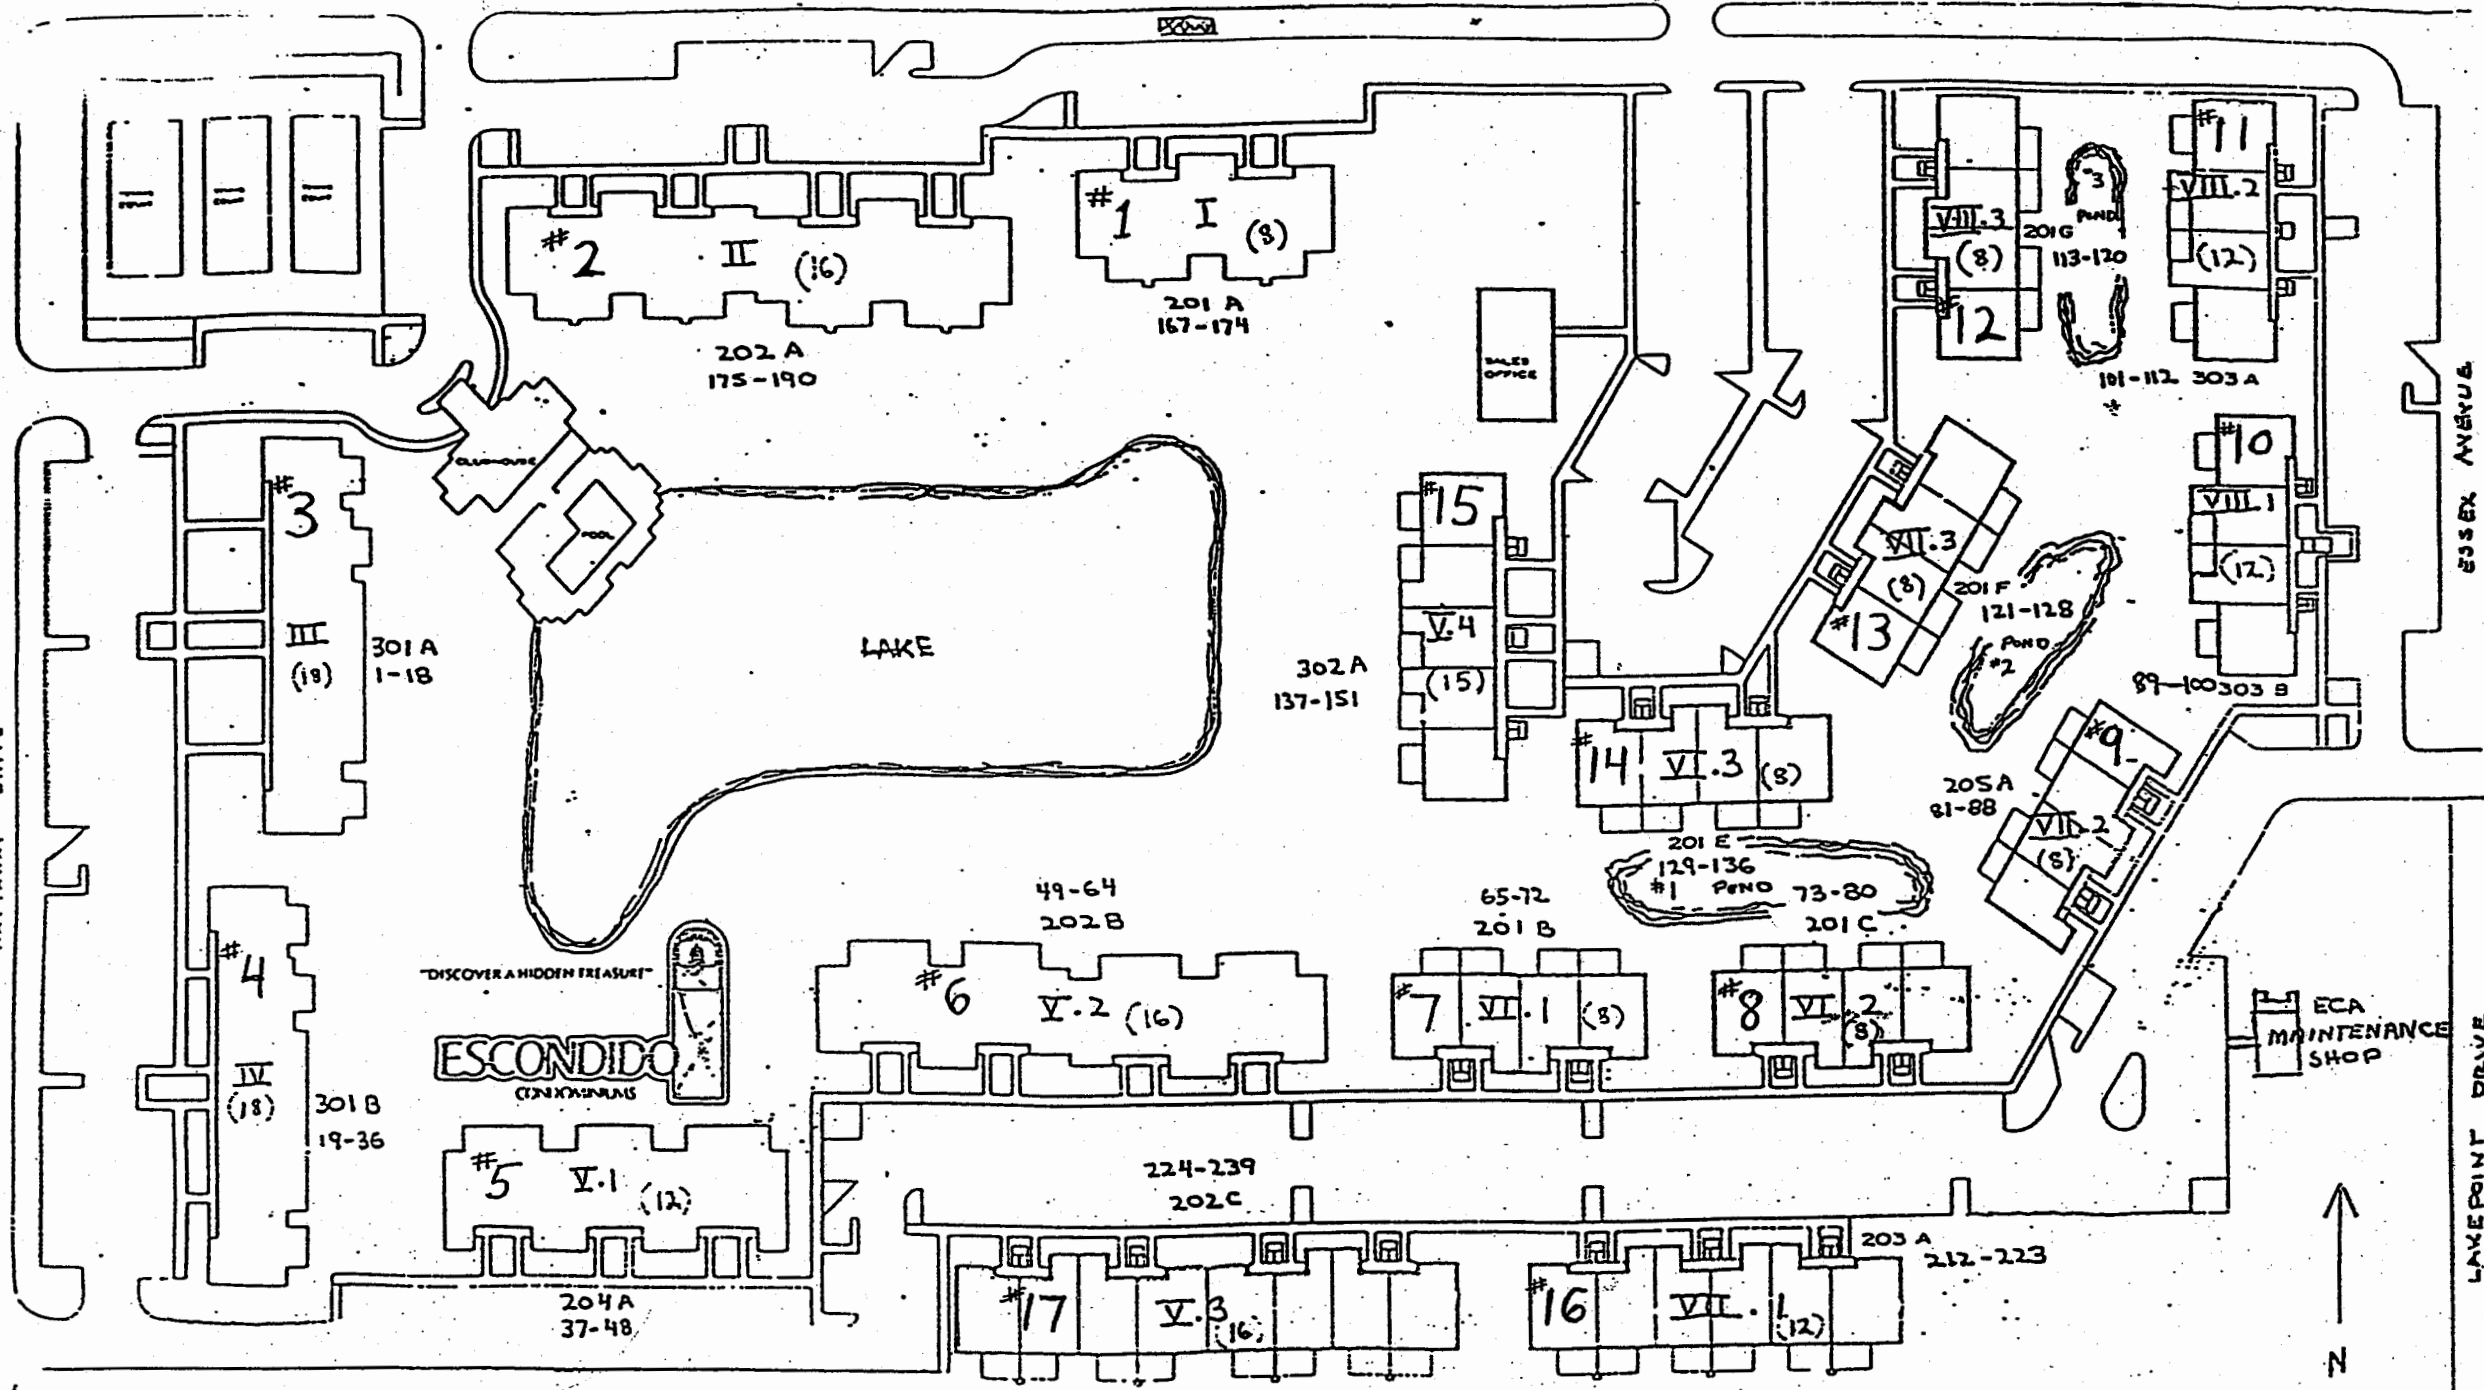

HAINES STREET

CITY PUMP STATION

Drawings Pump RM. 1 minute 1000

HATTAWAY DRIVE

ESSEX AVENUE

LAKEPOINT DRIVE

DISCOVER A HIDDEN TREASURE!
ESCONDIDO
 CONDOMINIUMS

ECA
 MAINTENANCE
 SHOP